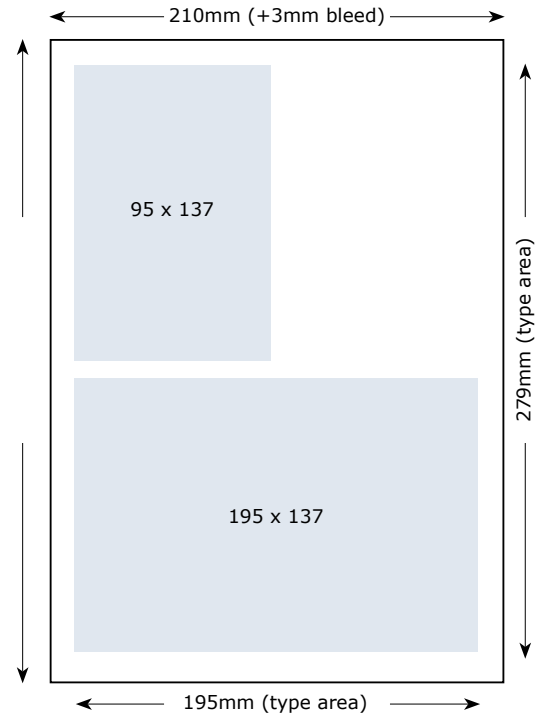

Your logo here

Publication size: A4 (210mm wide x 297mm high)
 Adverts supplied in pdf at 300dpi CMYK with the fonts embedded.

Advert Dimensions

	Type area	Bleed size	Trim size
Double page spread	410 x 287	426 x 303	420 x 297
Full page (Bleed)	200 x 287	213 x 303	210 x 297
Full page (type area)	195 x 279		
1/2 page landscape	195 x 137		
1/2 page portrait	279 x 95		
1/4 page landscape	195 x 66		
1/4 page portrait	95 x 137		

Advertising Rates

Standard Sizes

	1 insertion	3 insertions	6 insertions
Double page spread	£850	£650	£550
Full page (Bleed)	£600	£550	£500
Full page (type area)	£550	£400	£375
1/2 page landscape	£350	£325	£300
1/2 page portrait	£350	£325	£300
1/4 page landscape	£200	£175	£150
1/4 page portrait	£200	£175	£150

Special positions

	1 insertion	3 insertions	6 insertions
Outside back cover	£750	£700	£650
Inside covers	£675	£650	£600
Guaranteed position	add 20% to standard sizes		

All prices are on application and are subject to VAT