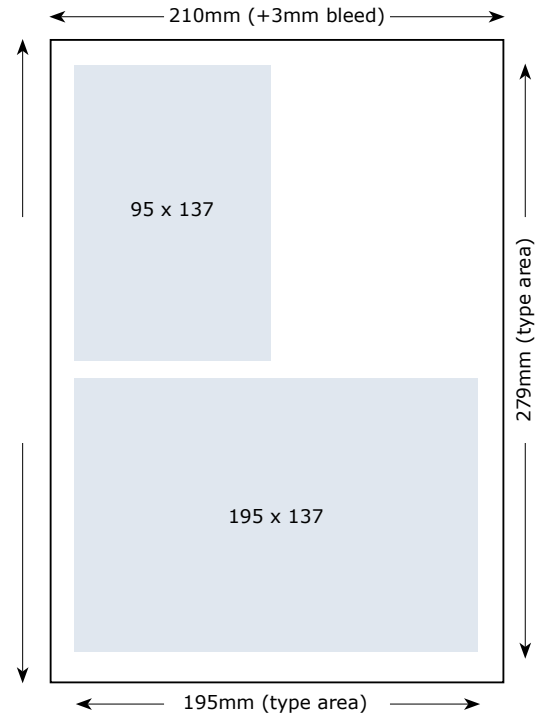

Your logo here

Publication size: A4 (210mm wide x 297mm high)
 Adverts supplied in pdf at 300dpi CMYK with the fonts embedded.

Advert Dimensions

	Type area	Bleed size	Trim size
Double page spread	410 x 287	426 x 303	420 x 297
Full page (Bleed)	200 x 287	213 x 303	210 x 297
Full page (type area)	195 x 279		
1/2 page landscape	195 x 137		
1/2 page portrait	279 x 95		
1/4 page landscape	195 x 66		
1/4 page portrait	95 x 137		

Advertising Rates

Standard Sizes

	1 insertion	3 insertions	6 insertions
Double page spread	£850	£650	£550
Full page (Bleed)	£600	£550	£500
Full page (type area)	£550	£400	£375
1/2 page landscape	£350	£325	£300
1/2 page portrait	£350	£325	£300
1/4 page landscape	£200	£175	£150
1/4 page portrait	£200	£175	£150

Special positions

	1 insertion	3 insertions	6 insertions
Outside back cover	£750	£700	£650
Inside covers	£675	£650	£600
Guaranteed position	add 20% to standard sizes		

All prices are on application and are subject to VAT